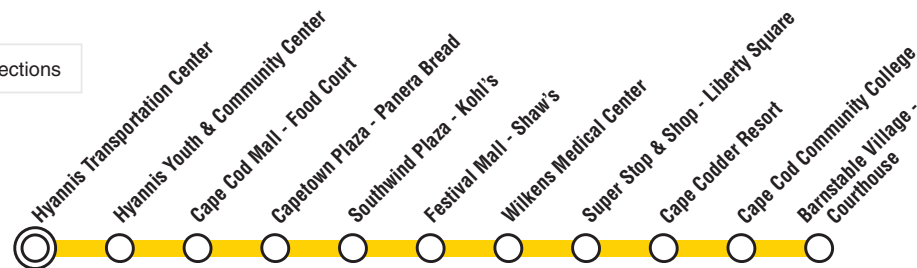

- Cape Cod RTA buses have bike racks. Space is limited.
- Pets: Service animals and pets in secured carriers are allowed to board.
- Cape Cod RTA buses are accessible to people with disabilities.

Cape Cod RTA Special Services and Connections

DART - Dial-a-Ride Transportation: The Cape Cod RTA provides door-to-door shared-ride service for all Cape Cod residents and visitors for any purpose.

ADA Paratransit Service: Door-to-door shared-ride service for qualified individuals unable to use the Cape Cod RTA fixed route buses.

Please call 800.352.7155 to schedule your service.

Holiday service: Fixed route buses will run on Martin Luther King Day, Patriots Day, Memorial Day and Veterans Day on a Saturday schedule. *There will be no service on the Bourne and Sandwich lines.*

The Barnstable Villager conveniently connects with:

1. ⊙ The Sealine to Centerville, Osterville, Cotuit, Mashpee Commons, Falmouth Mall and Woods Hole
   - ⊙ The H2O for travel east to Orleans
   - ⊙ Inter-city buses
   - ⊙ The Sandwich Line to Sandwich
   - ⊙ The Barnstable Villager connects with the Sealine, H2O and the Sandwich Line at the Hyannis Transportation Center.
2. All connections are at the Hyannis Transportation Center.

215 Iyannough Road
P.O. Box 1988
Hyannis, MA 02601
800.352.7155 Information
508.385.1430 Local Number
800.439.0183 TTY Number
www.capecodrta.org

Plan your Cape Cod travel on
www.google.com/transit

GATE
9

Barnstable Villager

JAN. 31, 2015 through JUNE 19, 2015

MONDAY THROUGH SATURDAY

Use the Barnstable Villager for:

- Hyannis Youth & Community Center
- Senior Center (on request)
- Barnstable Airport (on request)
- Cape Organization for the Rights of the Disabled (on request).
- BJ's Wholesale Club (on request)
- Barnstable Park and Ride (on request)
- YMCA (on request)
- Barnstable Village
- Barnstable Harbor